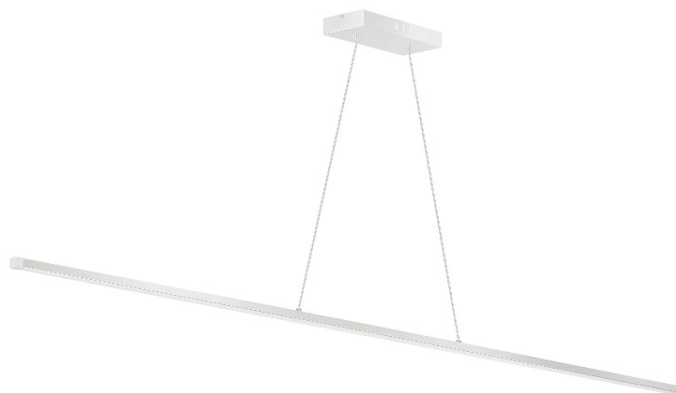

ARY-4830LEDHP-MW - 30W Horiz Pendant MW w/ WH Acrylic Diffuser

LED

30W Horizontal Matte White Pendant w/ White Acrylic Diffuser

| | | | |
|-------------------------|---------------|----------------------------|-----------------------|
| Height | 0.75 | No. of Bulbs | 1 |
| Width/Length | 48 | LED Compatible | Integrated LED |
| Depth | 0.5 | Total Wattage | 30W |
| Weight | 3 | | |
| Body Material | Metal | Second Material | Acrylic |
| Finish/Color | Matte White | Second Finish/Color | White |
| Type of Finish | Electroplated | | |
| Bulb 1 Amount | 1 | Rated For Voltage | Damp Location 120V |
| Bulb 1 Base Type | LED | | |
| Bulb 1 Max Watt. | 30W | Approval | cUL or equivalent |
| Bulb 1 Included | Yes | Warranty | 5 Years |
| Bulb 1 Lumens | 2030 | Instal Position | Ceiling |
| Bulb 1 CRI | 90+ | | |

| | |
|---------------|--------|
| Date: | Notes: |
| Fixture Type: | |
| Job Name: | |

Lighting • LED • Shades • Custom Designs

TORONTO | BUFFALO | LIGHTFAIR | DALLAS MARKET CENTRE # 4303

www.dainolite.com |
 [1-888-564-1262](tel:1-888-564-1262) |
 dainolite@dainolite.com
[/dainolite](https://www.facebook.com/dainolite) |
 [/dainoliteld](https://twitter.com/dainoliteld) |
 [/dainolite](https://www.instagram.com/dainolite)