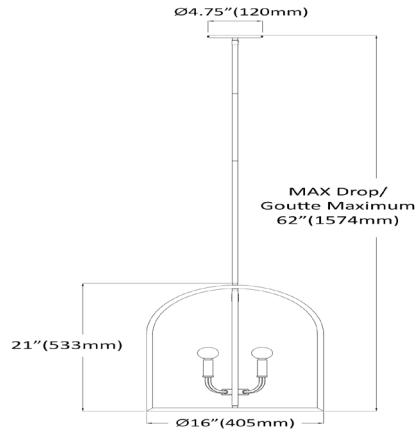

PLA-164P-MB - Pamela 4LT Pendant, MB

4 Light Incandescent Pendant Matte Black

PLA-164P

Height	21"
Width/Length	16"
Depth	16"
Weight	3 lbs

Body Material	Metal
Finish/Color	Matte Black
Type of Finish	Painted

Light Qty	4
Light Base	E12
Light Max Watt	60
Light Inc	No

Dimmable	Dimmable
LED Compatible	LED Compatible
Total Wattage	240W

Rated For	Damp Location
Voltage	120V

Approval	cUL or equivalent
Warranty	1 Year Limited
Install Position	Ceiling

Extension Length	39 (8+11+20)
-------------------------	--------------

Date:	Notes:
Fixture Type:	
Job Name:	

Lighting | LED | Shades | Custom Designs

www.dainolite.com | 1-888-564-1262 | dainolite@dainolite.com